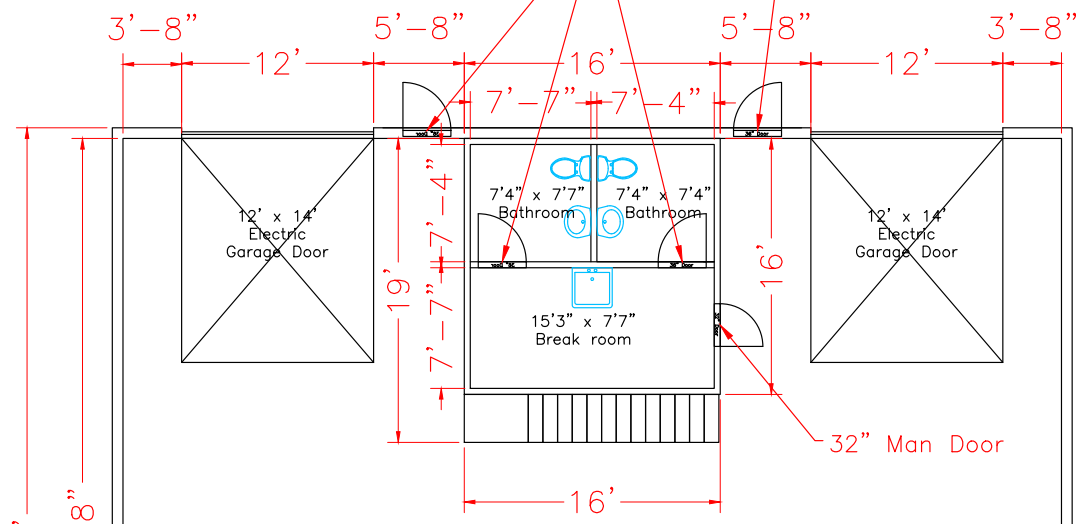

52' x 60' Warehouse
18' Eave Height

52' x 60'
Warehouse 1
18' Eave Height

DATE	DESCRIPTION	BY
01/27/20	Created Drawing	ZG

PROJECT TITLE:	5885 Transit Road	PAGE 2
CLIENT:	5885 Transit Road	
LOCATION:	5885 Transit Road	
PAGE TITLE:	Warehouse 1 52'x60'	