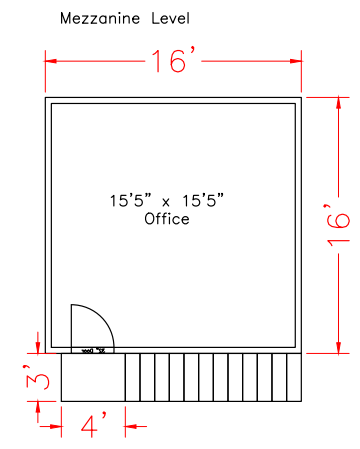

52' x 60' Warehouse
18' Eave Height

52' x 60'
Warehouse 1
18' Eave Height

DATE	DESCRIPTION	BY
01/27/20	Created Drawing	ZG

PROJECT TITLE:	5885 Transit Road	PAGE 2
CLIENT:	5885 Transit Road	
LOCATION:	5885 Transit Road	
PAGE TITLE:	Warehouse 1 52'x60'	